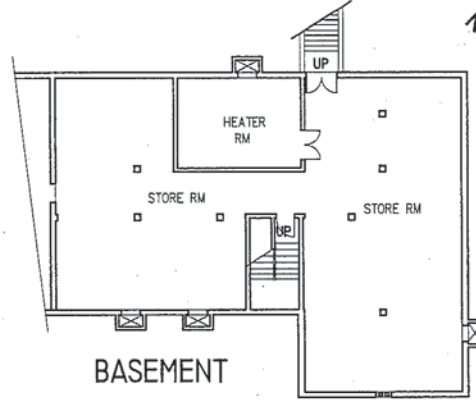

BASEMENT

BASEMENT

35 BEDS OCCUPANCY
 15,863 SF.
 3,263 SF. BASEMENTS
 19,126 SF. TOTAL

Cal Poly Pomona Campus South

UNIT I

SCALE: 1" = 30'-0"