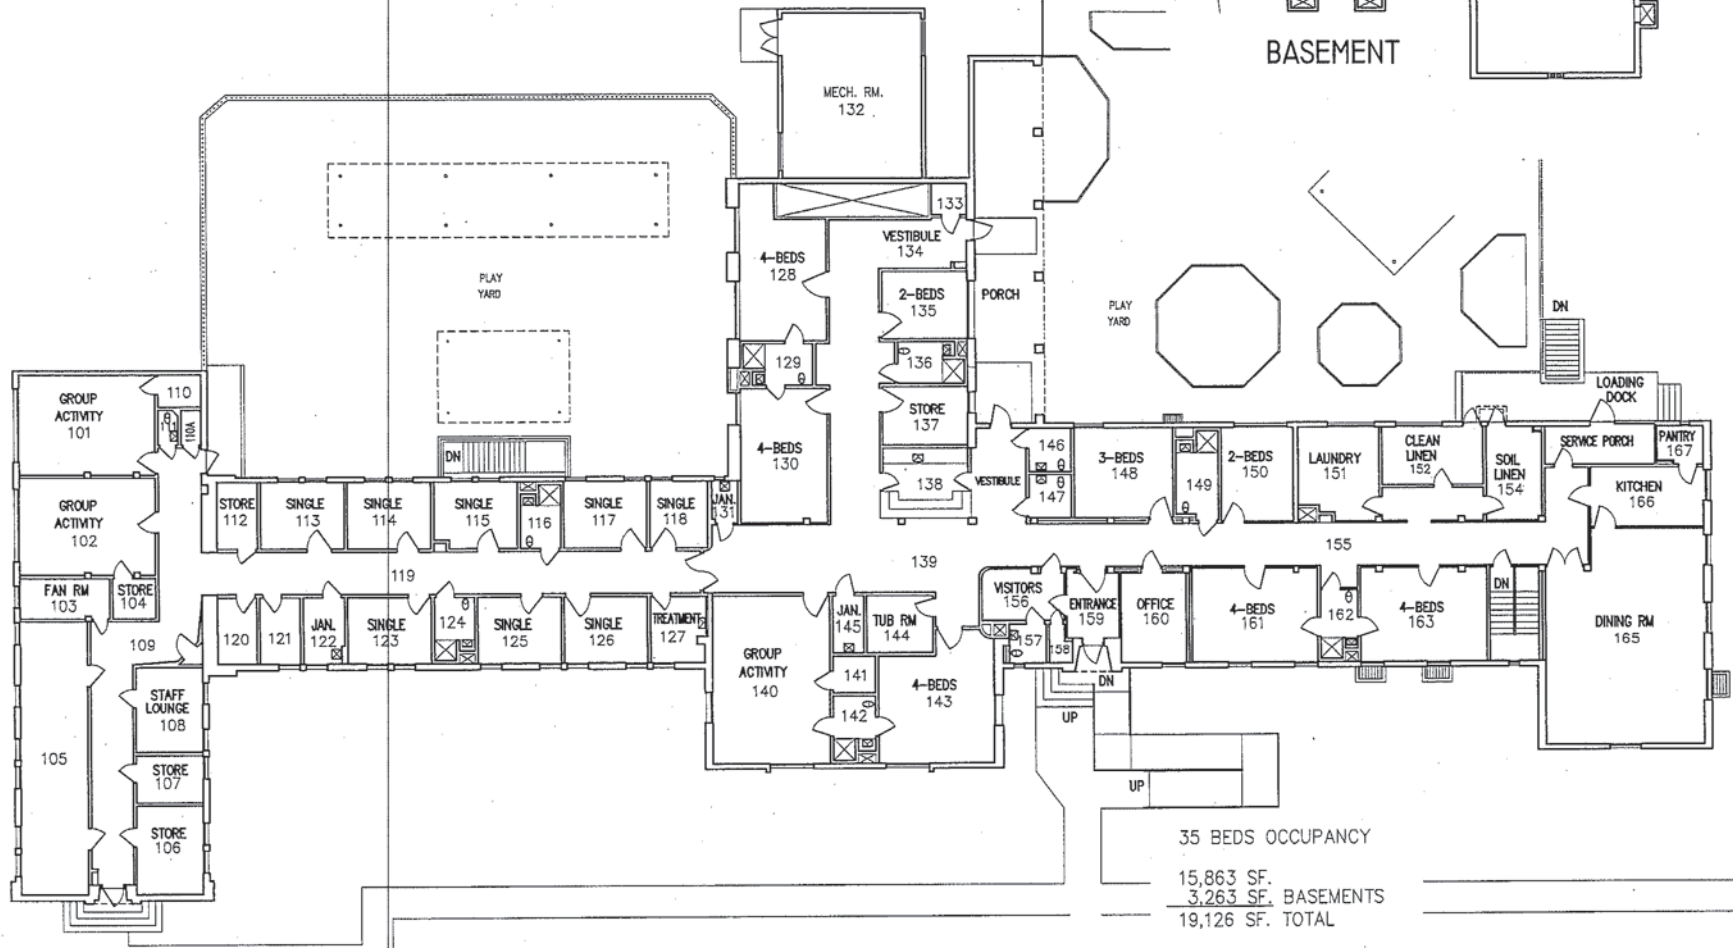

BASEMENT

BASEMENT

35 BEDS OCCUPANCY
 15,863 SF.
 3,263 SF. BASEMENTS
 19,126 SF. TOTAL

Cal Poly Pomona Campus South

UNIT I

SCALE: 1" = 30'-0"