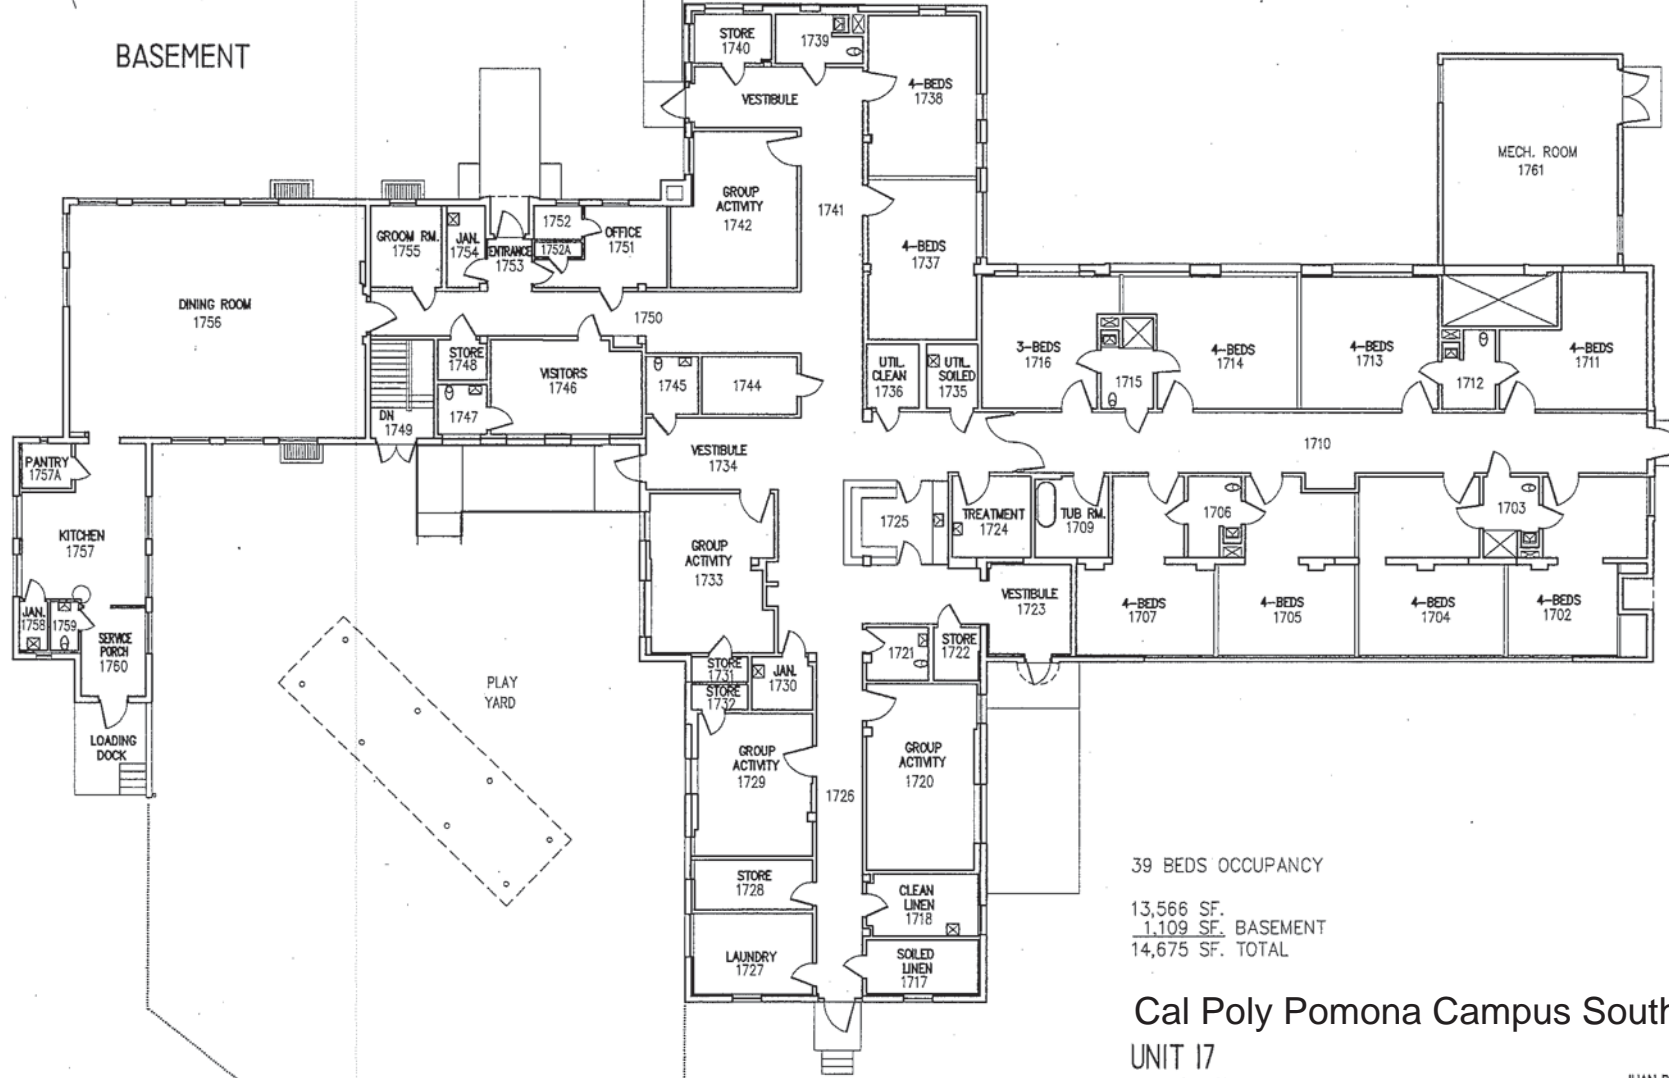

BASEMENT

39 BEDS OCCUPANCY  
13,566 SF.  
1,109 SF. BASEMENT  
14,675 SF. TOTAL

Cal Poly Pomona Campus South  
UNIT 17  
SCALE: 1" = 24'-0"