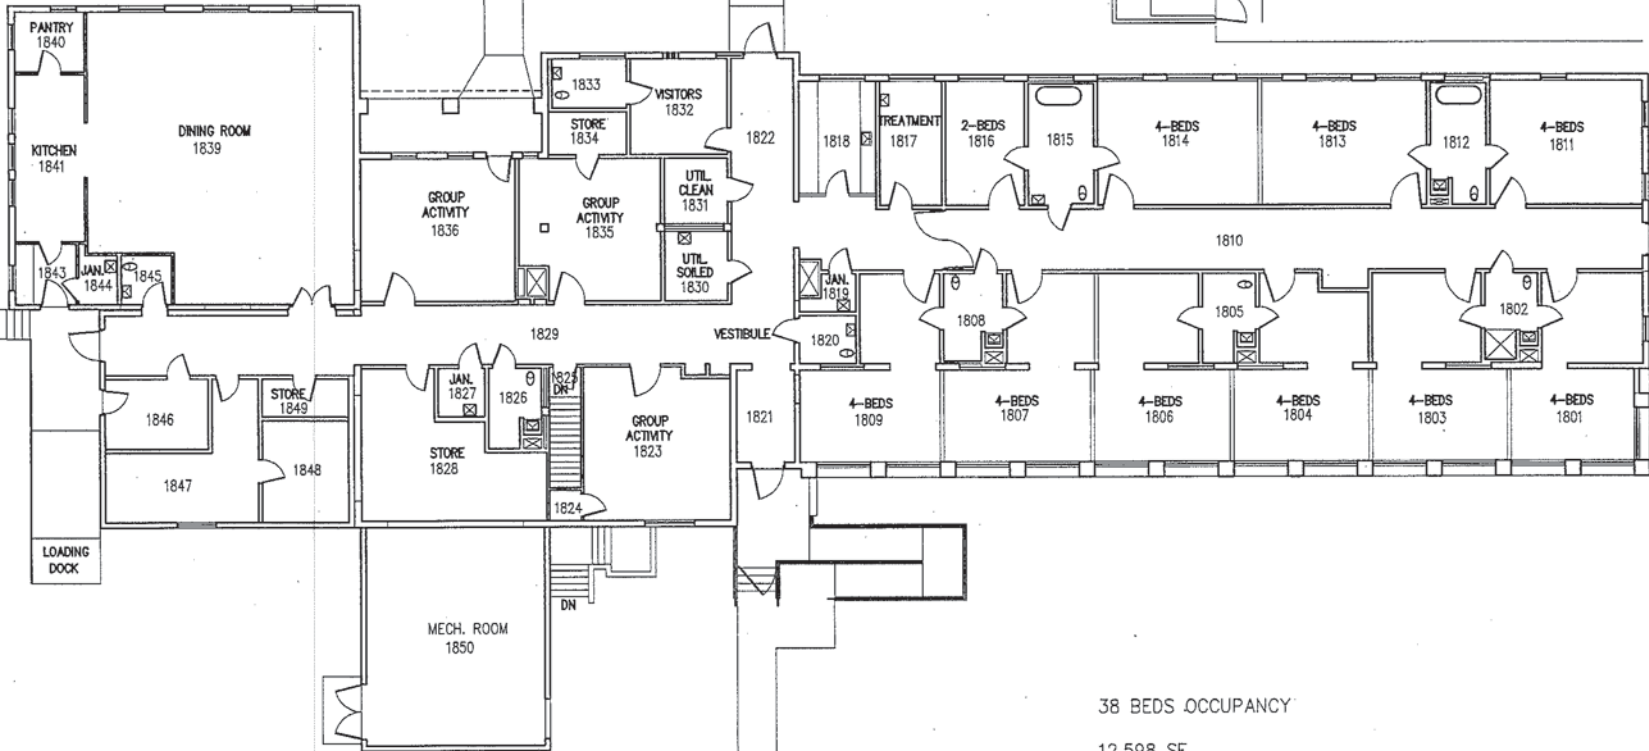

BASEMENT

38 BEDS OCCUPANCY
12,598 SF.
774 SF. BASEMENT
13,372 SF. TOTAL

Cal Poly Pomona Campus South
UNIT 18
SCALE: 1" = 24'-0"