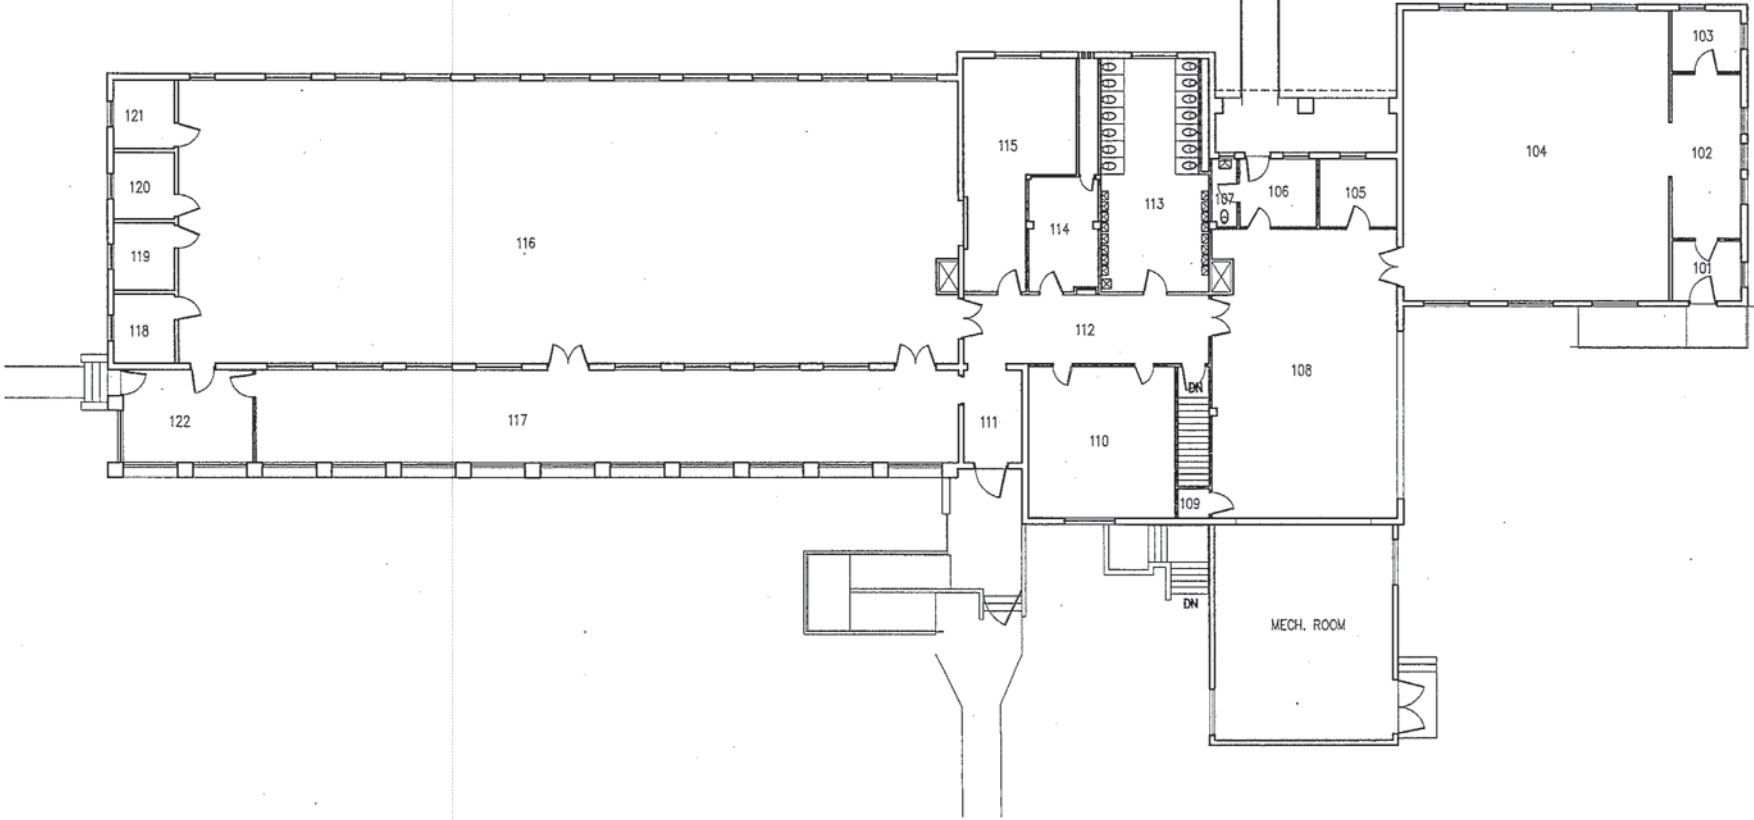

BASEMENT

11,651 SF.
774 SF. BASEMENT
12,425 SF. TOTAL

Cal Poly Pomona Campus South

UNIT 19

SCALE: 1" = 24'-0"