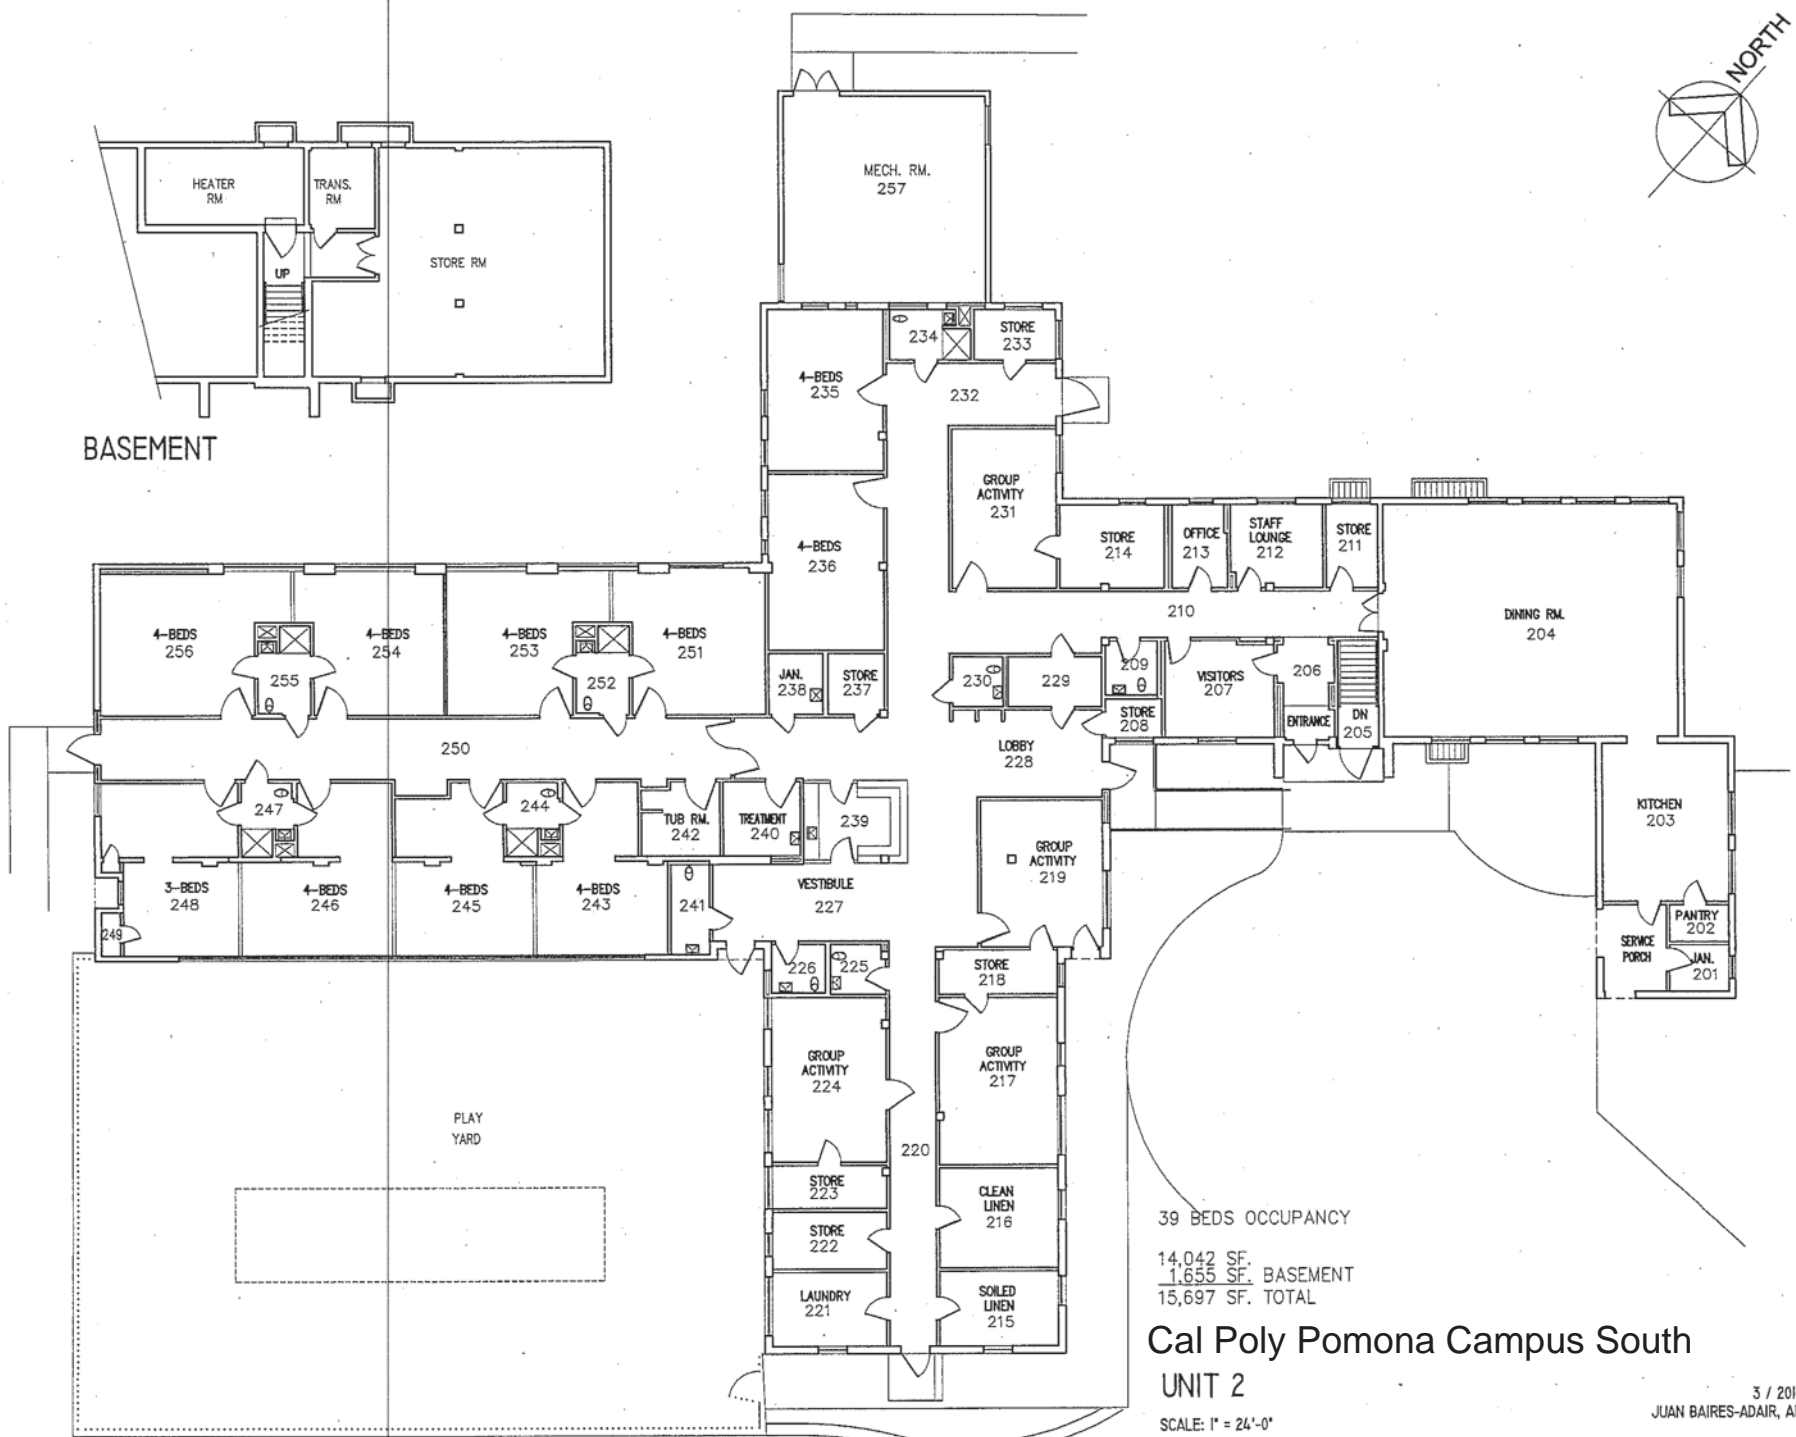

BASEMENT

39 BEDS OCCUPANCY
14,042 SF.
1,655 SF. BASEMENT
15,697 SF. TOTAL

Cal Poly Pomona Campus South

UNIT 2

SCALE: 1" = 24'-0"