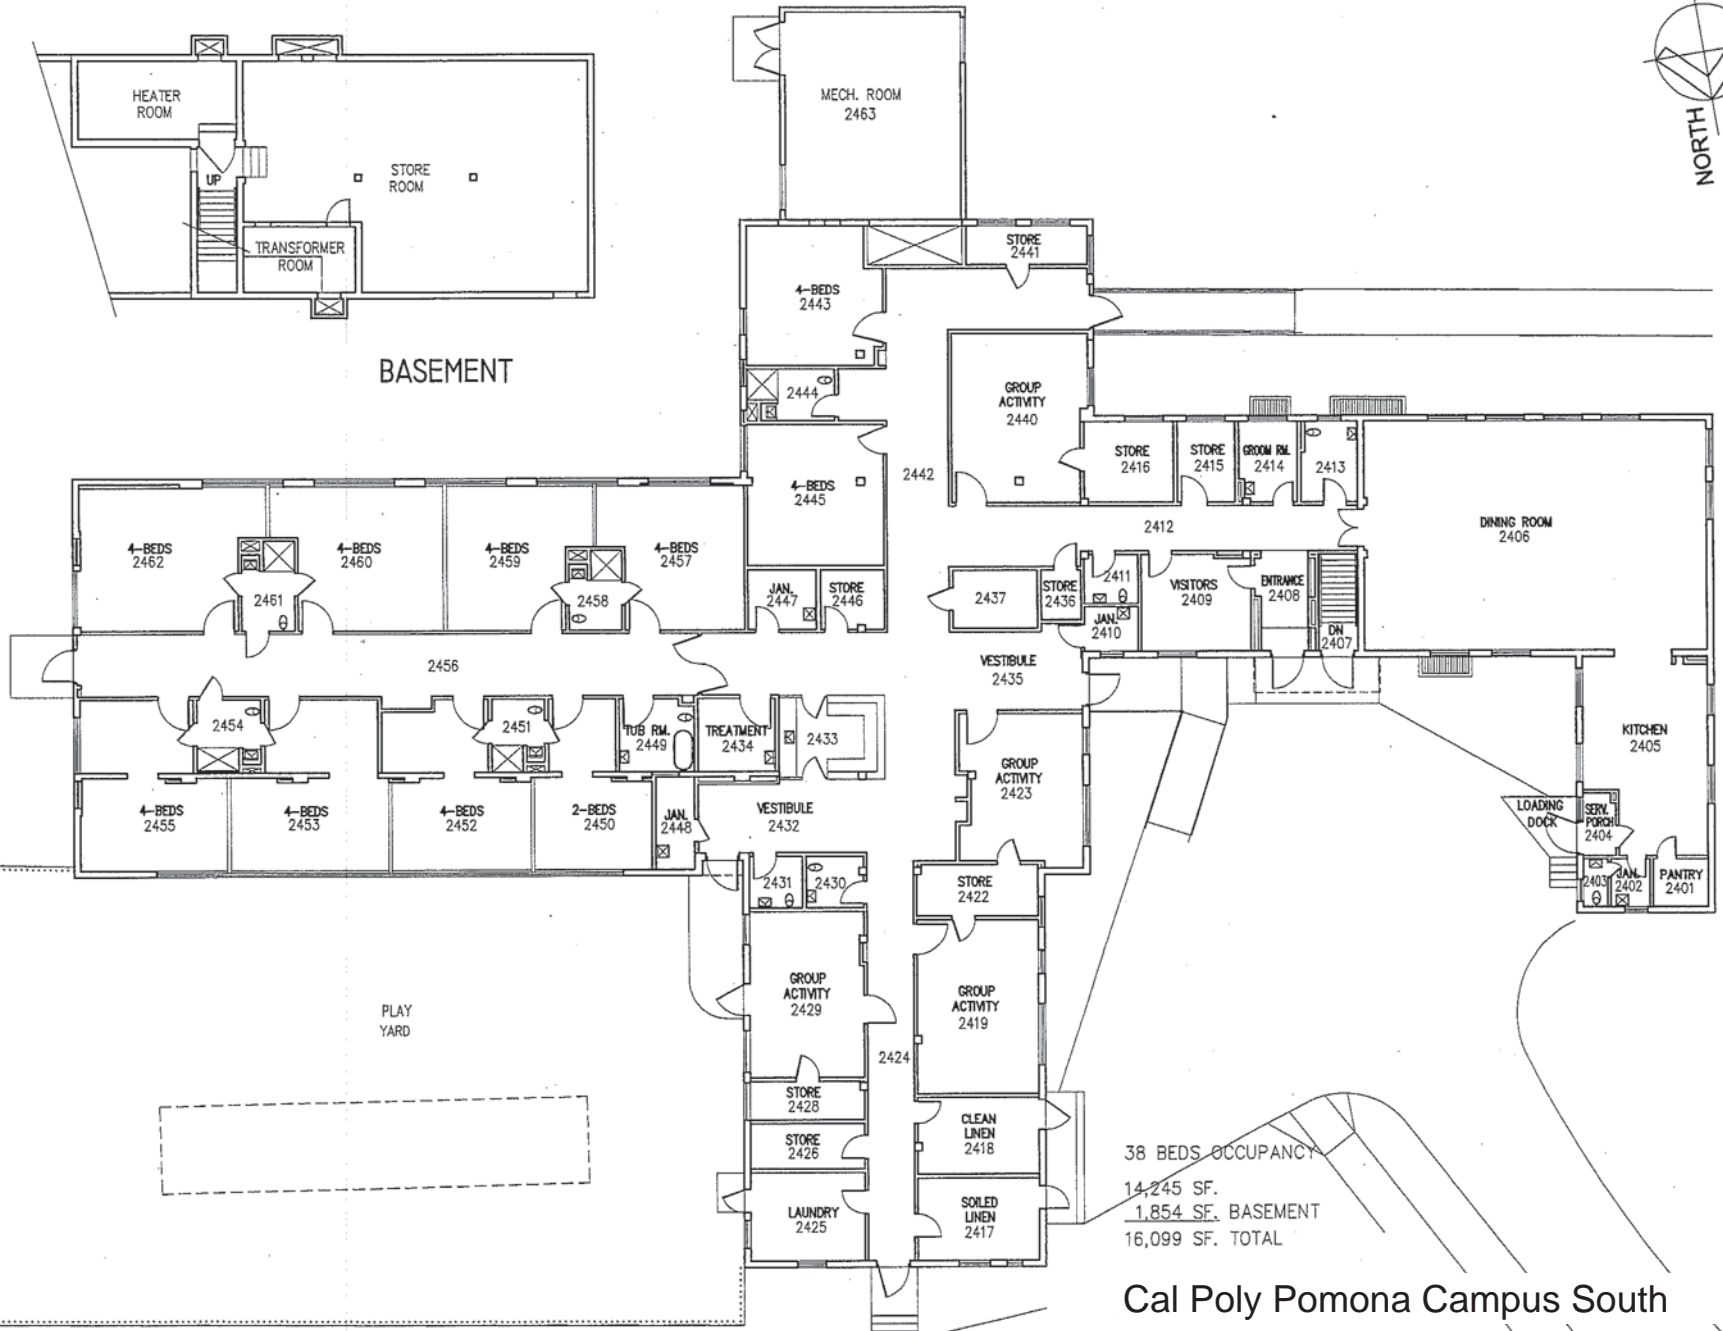

BASEMENT

38 BEDS OCCUPANCY
14,245 SF.
1,854 SF. BASEMENT
16,099 SF. TOTAL

Cal Poly Pomona Campus South

UNIT 24

SCALE: 1" = 24'-0"