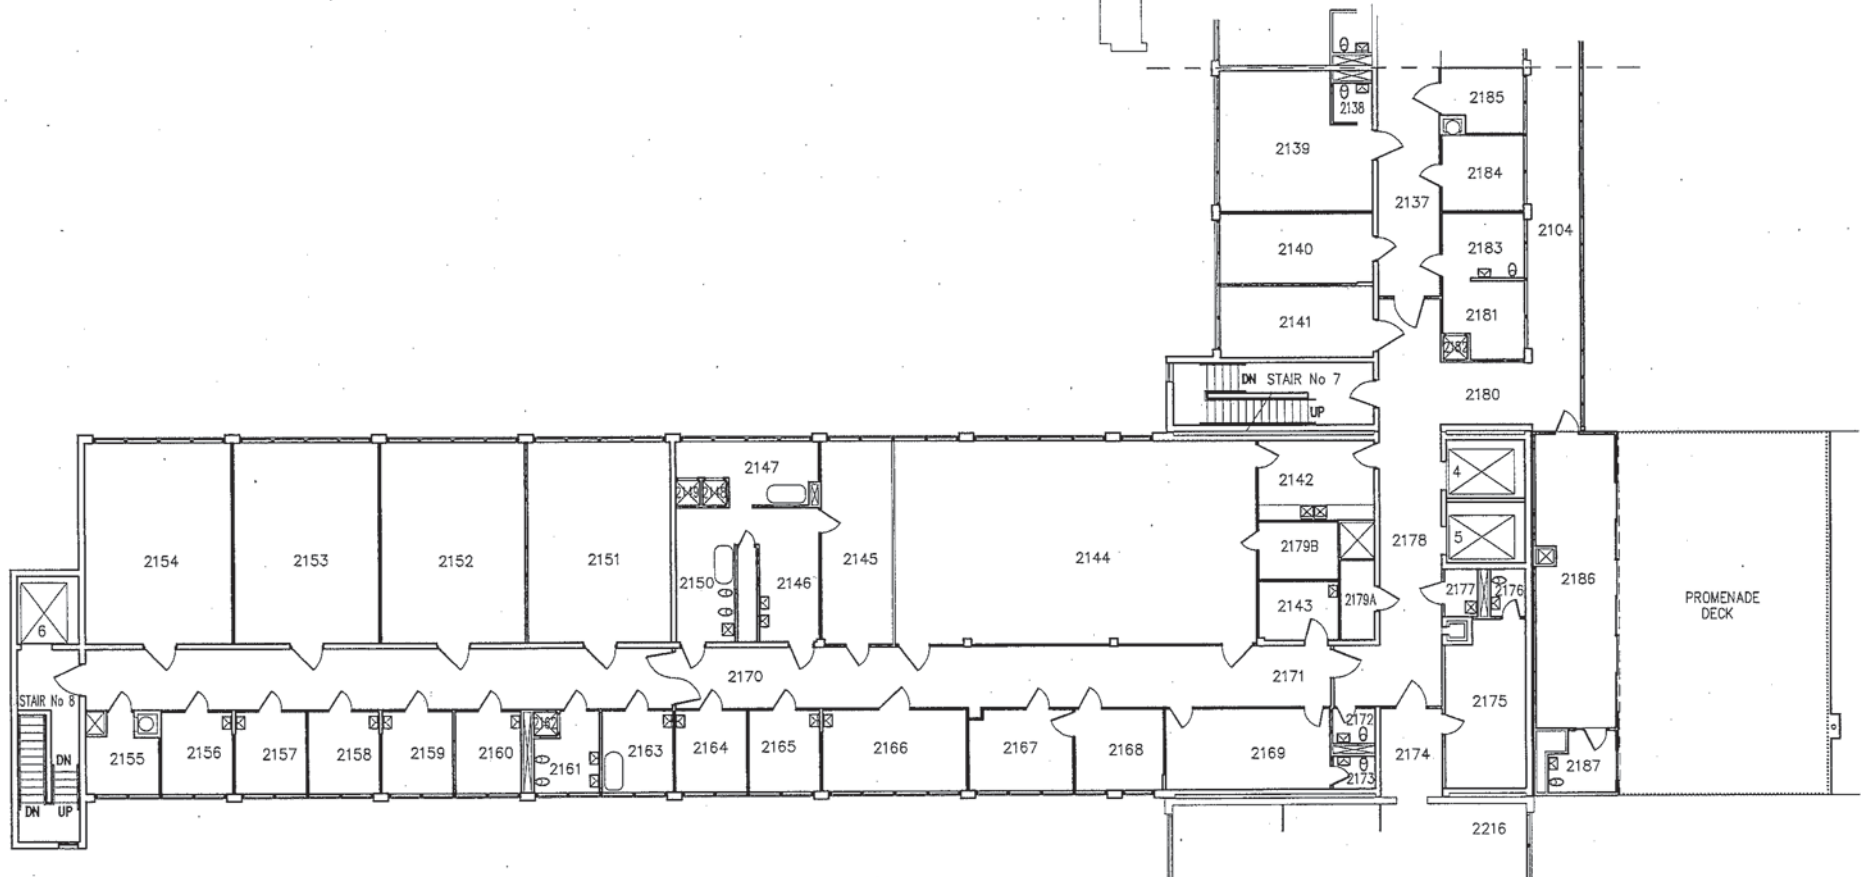

ACUTE HOSPITAL UNIT LOCATION MAP

11,703 SF.
534 SF. COVERED PROMENADE
1,331 SF. FENCED PROMENADE
13,568 SF. TOTAL

Cal Poly Pomona Campus South UNIT 58, SECOND FLOOR

SCALE: 1" = 24'-0"