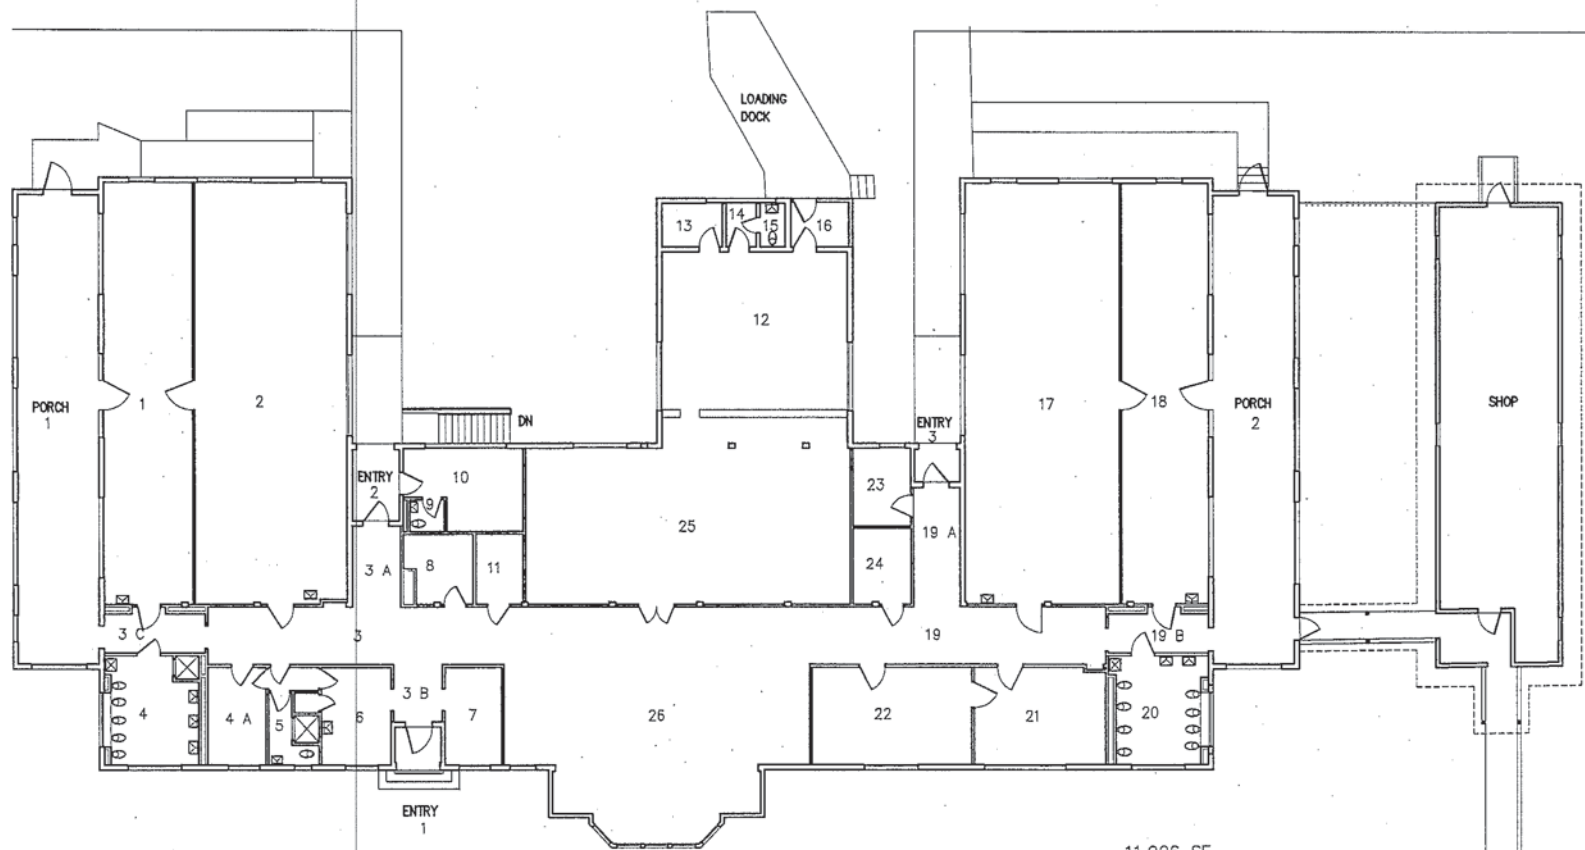

BASEMENT

11,906 SF.
191 SF. BASEMENT
12,093 SF. TOTAL

Cal Poly Pomona Campus South

UNIT 8

SCALE: 1" = 24'-0"